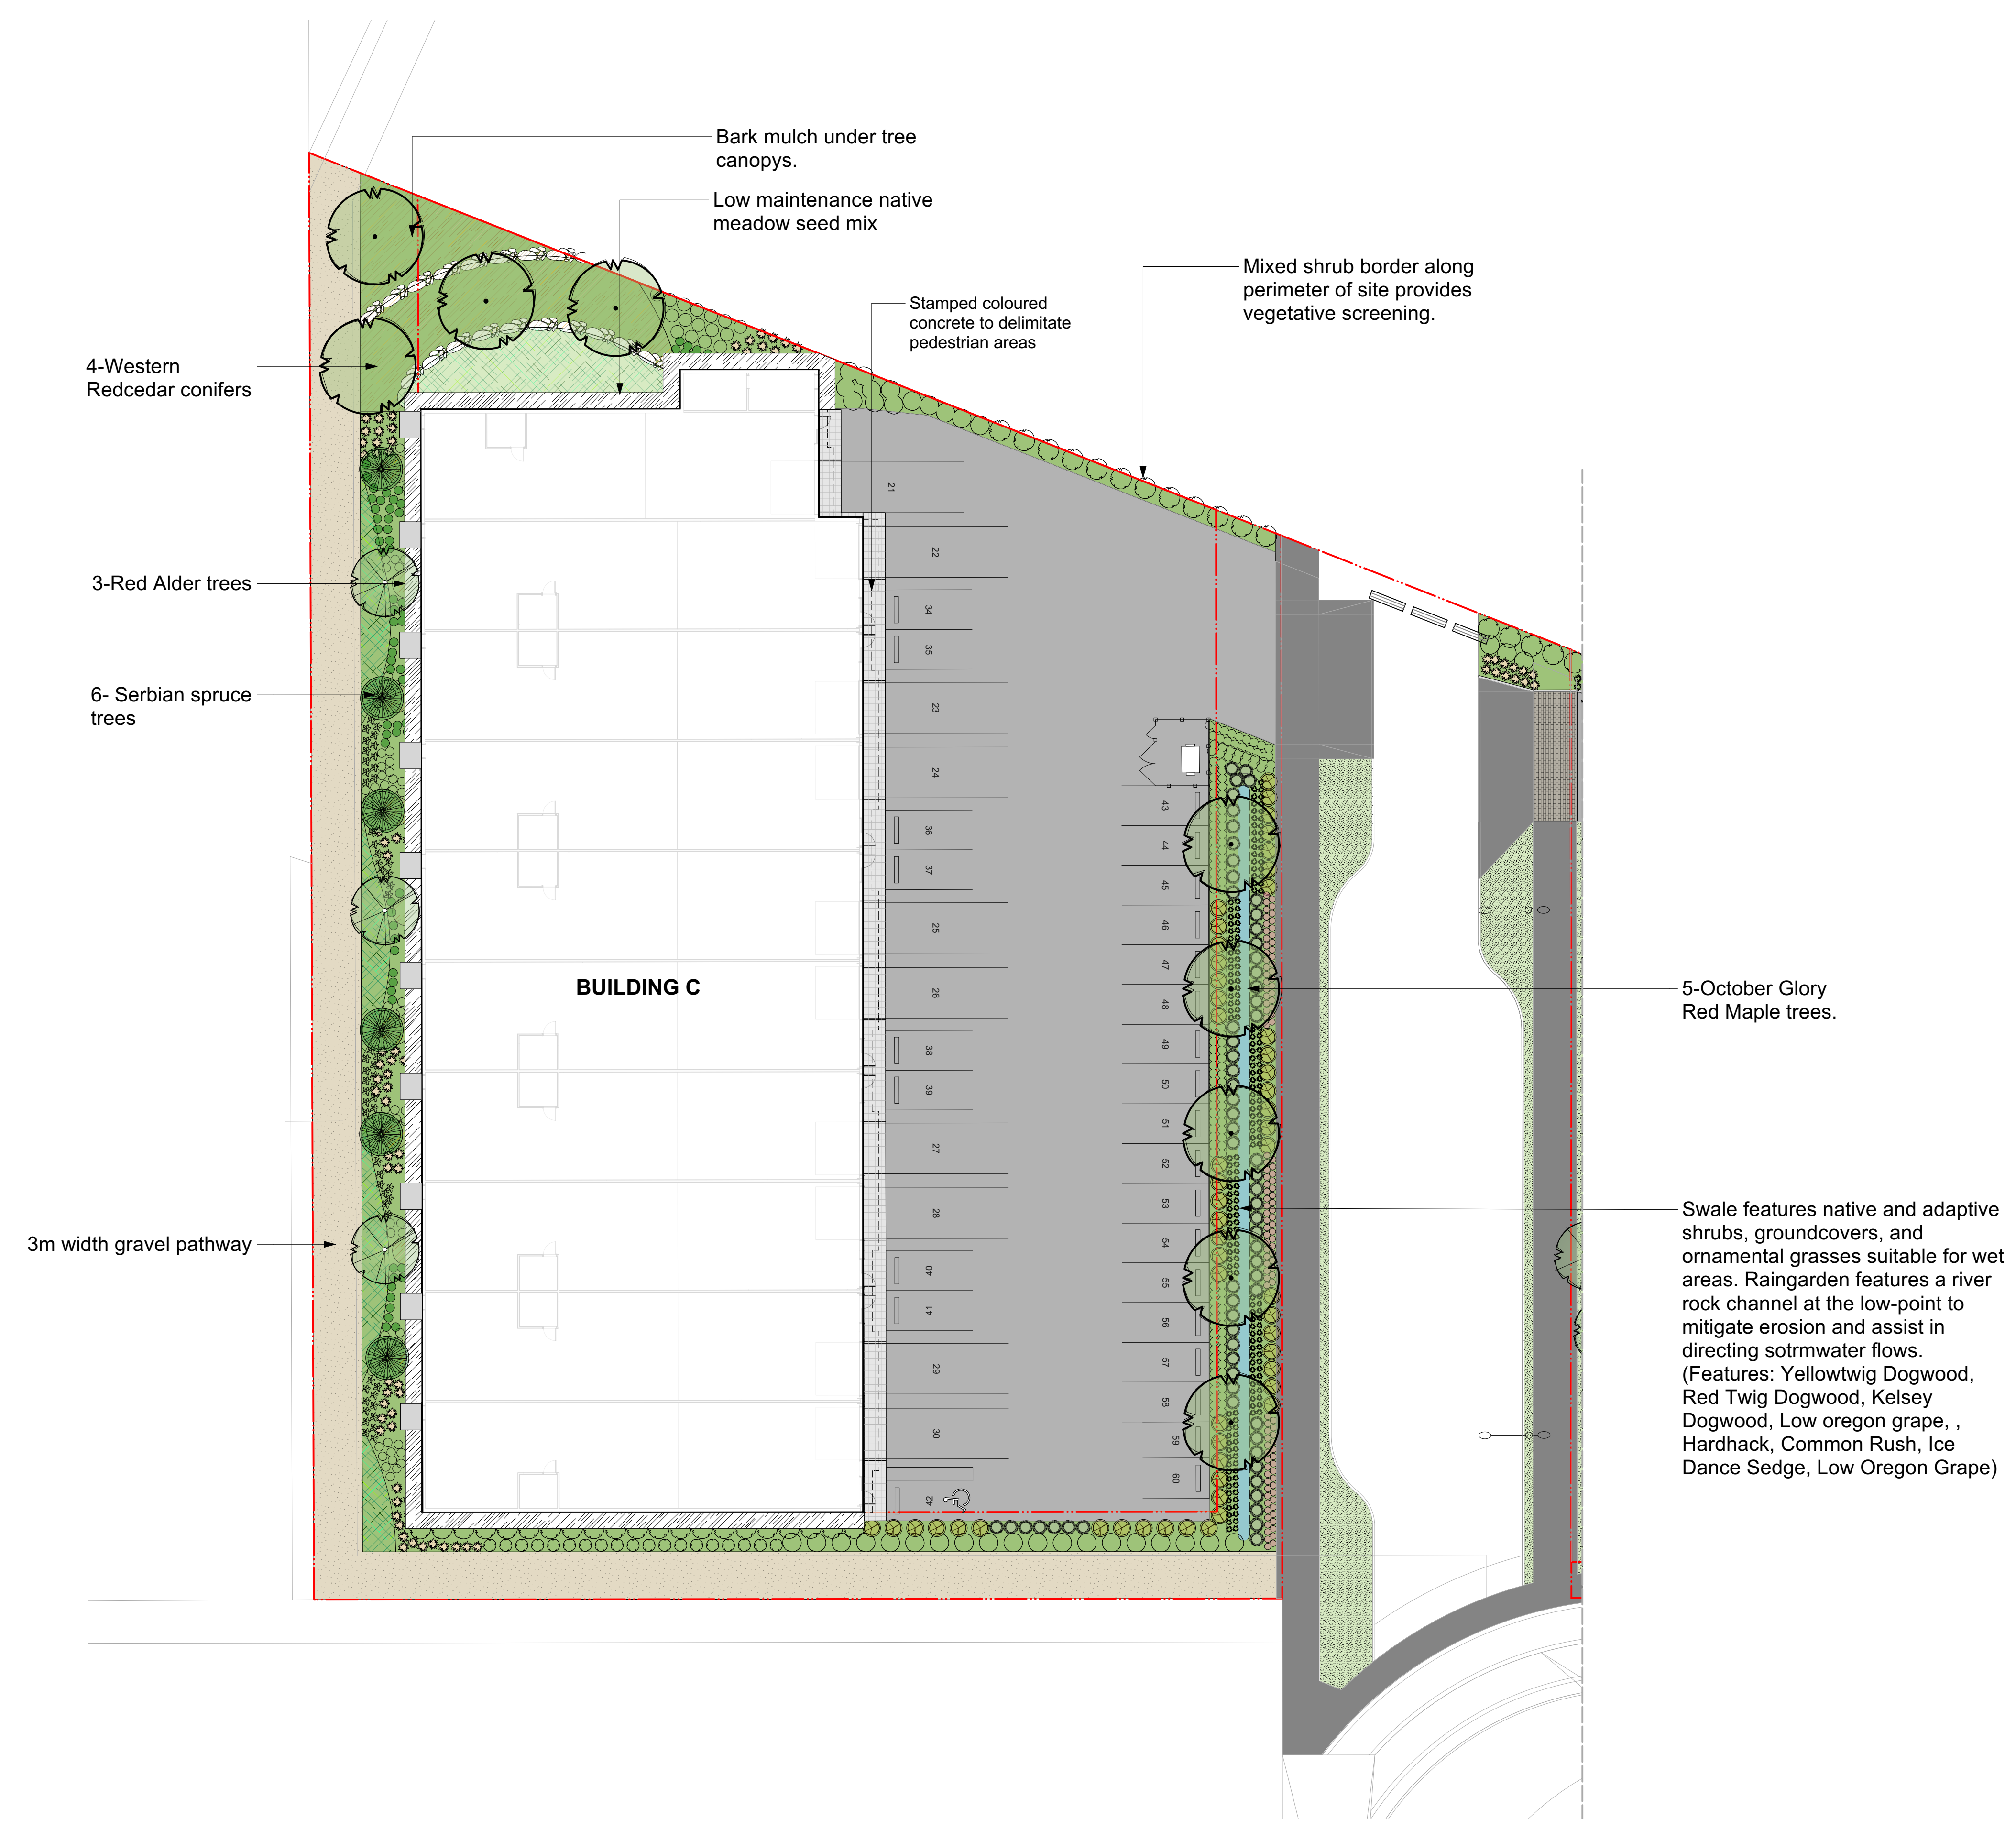

KEY PLAN

Recommended Nursery Stock - 4300 Forge Road

Trees	Botanical Name	Common Name	Size
Total: 18	Acer rubrum 'October Glory'	October Glory Red Maple	6cm cal.
	Cercis canadensis 'Forest Pansy'	Forest Pansy Redbud	6cm cal.
	Picea omorika	Serbian Spruce	6 cm cal.
Large Shrubs	Botanical Name	Common Name	Size
Total: 76	Arbutus unedo 'Compacta'	Compact Strawberry Bush	#5 pot
	Mahonia aquifolium	Tall Oregon Grape	# 5 pot
	Pieris japonica 'Valley Valentine'	Valley Valentine Lily Of The Valley	#5 pot
Small Shrubs	Botanical Name	Common Name	Size
Total: 530	Carex 'Ice Dance'	Ice Dance Sedge	# 1 pot
	Cornus stolonifera 'Kelsey'	Kelsey Dogwood	#1 pot
	Gaultheria shallon	Salal	#1 pot
	Mahonia nervosa	Low Oregon Grape	#1 pot
	Nandina domestica 'Fire Power'	Fire Power Heavenly Bamboo	#1 pot
	Spiraea douglasii	Hardhack	#1 pot
	Perennials, Annuals and Ferns	Botanical Name	Common Name
Total: 378	Blechnum spicant	Deer Fern	#1 pot
	Calamagrostis x acutiflora 'Karl Foerster'	Karl Foerster Feather Reed Grass	#1 pot
	Carex 'Ice Dance'	Ice Dance Sedge	# 1 pot
	Helictotrichon sempervirens	Blue Oat Grass	#1 pot
	Juncus effusus	Common Rush	#1 pot

- Notes:**
1. All work to be completed to current BCSLA Landscape Standards
 2. All soft landscape to be irrigated with an automatic irrigation system

1:250

4300 Forge Road - Landscape Concept Plan

RECEIVED
DP1346
2025-JAN-14
Current Planning

Project No: 2133 JUN-09-23 2B-495 Dupplin Rd. Victoria B.C. V8Z 1B8
Phone: (250) 598-0105 Fax: (250) 412-0696

Rev. C: Dic 19 - 24
Rev. B: Oct 23 - 24
Rev. A: March 29 - 24